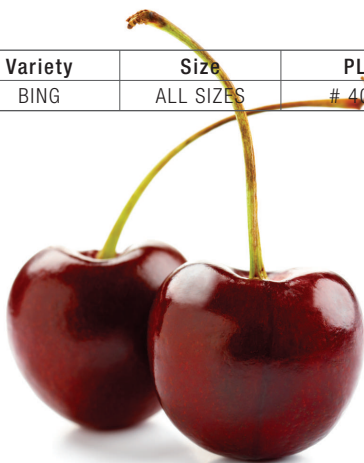

Cherries

PRUNUS AVIUM

Cerezas · Cerises · Kirsche · Cilligie · Cerejas · Keresen

Quality Standards			
Size Denomination	Color		Fruti Size (mm)
GIANT	DARK RED	LIGHT RED	>30.0
SUPER JUMBO			>28.0 - 29.9
JUMBO			26.00 - 27.90
EXTRA LARGE			24.00 - 25.90
LARGE			22.00 - 23.90

Variety	Size	PLU
BING	ALL SIZES	# 4045

Variety	Nov	Dec	Jan	Feb	Mar	Apr	May	Jun	Jul	Aug	Sep	Oct
BING												

Package	External Dimension (cm)	Net Weight (kg)	Gross Weight (kg)	Boxes per pallet High Cube	Boxes per pallet 2.13 mts.	Pallet Dimension (mts.)	Pallet per Container 40"
Carton Loose / Bags	25 x 30	2.5	2.85	368	352	1.0 x 1.20	20
Carton Loose / Bags	50 x 30	5.0	5.70	184	176	1.0 x 1.20	20
Carton Loose / Bags	50 x 30	5.0	6.0	192	176	1.0 x 1.20	20
Carton Loose	60 x 40	10.0	11.1	95	85	1.0 x 1.20	20
Carton Loose	60 x 40	10.0	12.0	85	75	1.0 x 1.20	20

Sizing Conversion Table						
Size Denomination	Super Jumbo	Jumbo		Extra Large	Large	
ROW	9	9 1/2	10	10 1/2	11	11 1/2